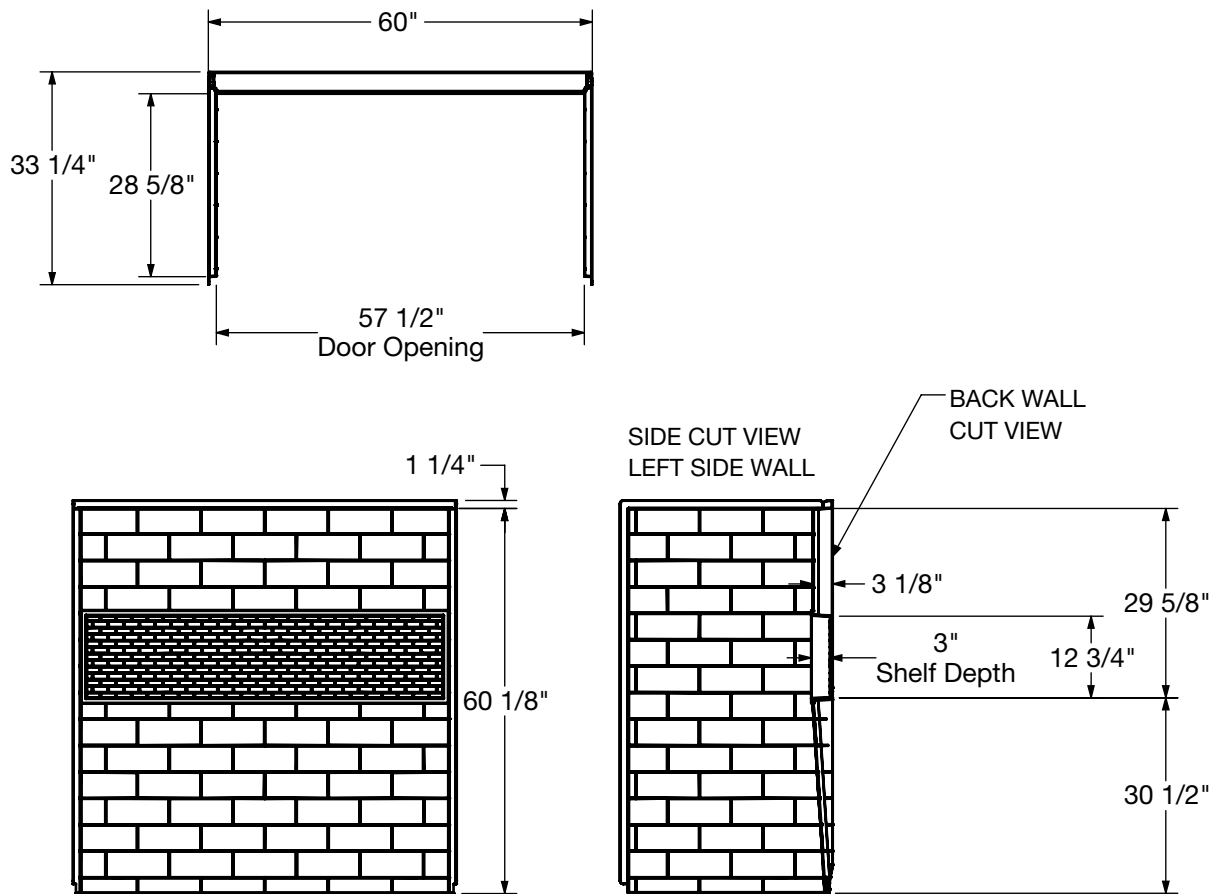

Affordable Tile Style

- Subway tile pattern
- Realistic grout texture
- Wall-to-wall storage niche
- 4-interlocking pieces
- Lightweight composite material
- No surface coating to chip or crack - color runs throughout

Practical and Stylish Storage

Spacious wall-to-wall niche with a beautiful mosaic tile pattern.*

Fast Installation

Quick, 1-person direct-to-stud installation. The connection system locks walls firmly in place.

Easy Maintenance

Grout-free panels in glossy composite material are simple to clean and maintain.

UNIQUELY YOURS

* Showcase the niche's mosaic tile pattern, or customize with real tile for a personal touch.

4-piece Tub Wall Set | 60" x 30" x 60 1/8"

All dimensions are approximate. Structure measurements must be verified against the unit to ensure proper fit.

Description	Dimensions	Model #	Availability
4-Piece Tub Wall Kit 6030	60" x 30" x 60 1/8"	106542-000-270	✓
4-Piece Tub Wall Kit 6032	60" x 32" x 60 1/8"	Coming Soon	
4-Piece Shower Wall Kit 4832	48" x 32" x 74"	Coming Soon	
4-Piece Shower Wall Kit 4836	48" x 36" x 74"	Coming Soon	
4-Piece Shower Wall Kit 6032	60" x 32" x 74"	Coming Soon	
4-Piece Shower Wall Kit 6036	60" x 36" x 74"	Coming Soon	