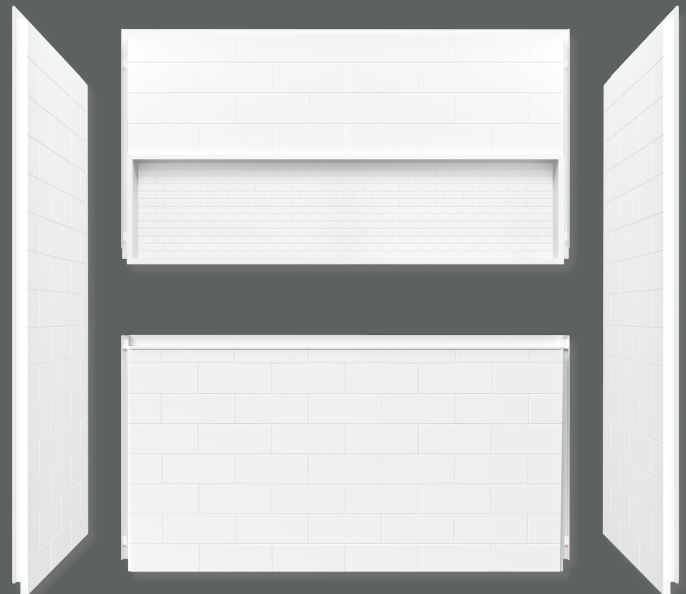

A smarter shower solution

The [NexTile 4-piece](#) tub wall set combines innovative solutions with sophisticated design to upgrade your style and space. It's an easy alternative to ceramic tile that's both budget friendly and style-savvy.

Affordable Tile Style

- Subway tile pattern
- Realistic grout texture
- Wall-to-wall storage niche
- 4-interlocking pieces
- Lightweight composite material
- No surface coating to chip or crack - color runs throughout

Practical and Stylish Storage

Spacious wall-to-wall niche with a beautiful mosaic tile pattern.*

Fast Installation

Quick, 1-person direct-to-stud installation. The connection system locks walls firmly in place.

Easy Maintenance

Grout-free panels in glossy composite material are simple to clean and maintain.

UNIQUELY YOURS

* Showcase the niche's mosaic tile pattern, or customize with real tile for a personal touch.