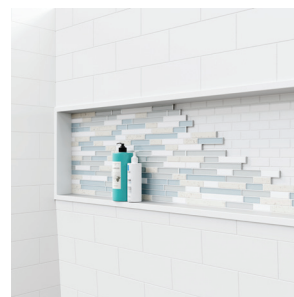

A smarter shower solution

The [NexTile 4-piece](#) tub wall set combines innovative solutions with sophisticated design to upgrade your style and space. It's an easy alternative to ceramic tile that's both budget friendly and style-savvy.

Affordable Tile Style

- Subway tile pattern
- Realistic grout texture
- Wall-to-wall storage niche
- 4-interlocking pieces
- Lightweight composite material
- No surface coating to chip or crack - color runs throughout

Practical and Stylish Storage

Spacious wall-to-wall niche with a beautiful mosaic tile pattern.*

Fast Installation

Quick, 1-person direct-to-stud installation. The connection system locks walls firmly in place.

Easy Maintenance

Grout-free panels in glossy composite material are simple to clean and maintain.

UNIQUELY YOURS

* Showcase the niche's mosaic tile pattern, or customize with real tile for a personal touch.