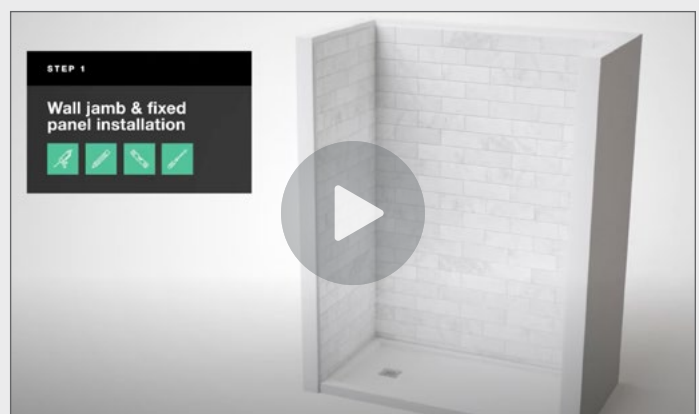

Odyssey Installation