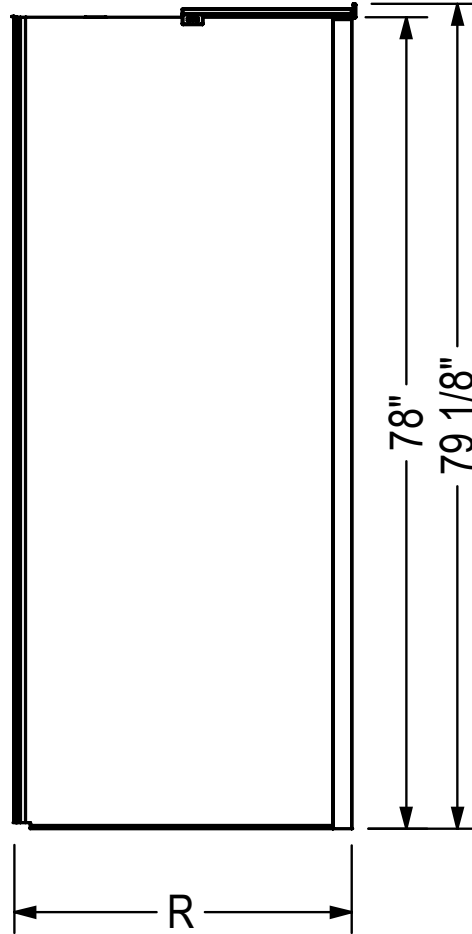

Capella 78

Shower Screen | 34 5/8" X 78"

10^{year}
WARRANTY
MAAX

Matte Black finish

Brushed Nickel finish

Chrome finish

Features:

- GlassShield® technology pre-installed - provides extra layer of security for homes with children for peace of mind
- 8 mm (5/16 in.) tempered glass with a height of 78 in.
- An exclusive 90-degree support arm is included to ensure the stability of your screen without any visual obstruction
- 3 finishes: Chrome, Brushed Nickel and Matte Black
- Can be installed on the left or right side

GlassShield Film

What is Lotus?

Effortless maintenance & longer-lasting products.

- Repels soap and hard water stains
- Makes it easier to clean your door
- Increases resistance to everyday wear & tear

Description	Dimensions	Glass	Finish	Sellable Code
Capella Shower Screen, and Return Panel for 36 in. Base	33 5/8" - 34 5/8" x 78"	Clear w/ GlassShield (810)	Chrome (084)	139590-810-084-000
			Brushed Nickel (305)	139590-810-305-000
			Matte Black (340)	139590-810-340-000

Capella 78

Shower Screen | 34 5/8" X 78"

Code	Description	R
139590	Capella Return Panel 36"	33 11/16" - 34 11/16"

All the dimensions are approximate. Structure measurements must be verified against the unit to ensure proper fit.