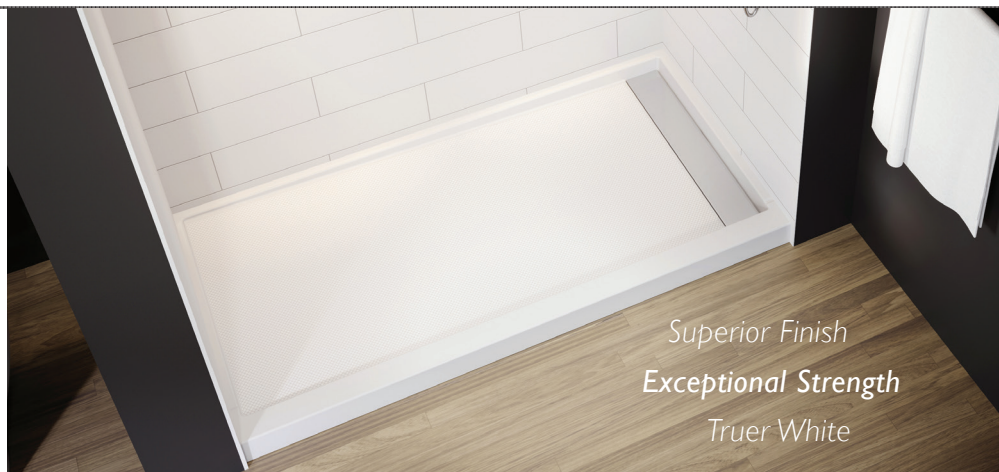

* DE - double entry shower bases are handed by the entry side.

**Seated AcrylX™ Bases are handed by the seat.

G 6060 NA IS PAN

G 4836 SH DE PAN

G 6032 TR L/R PAN

G 6034 TR L/R PAN

G 3660 SH IS PAN

Superior Finish
Exceptional Strength
Truer White